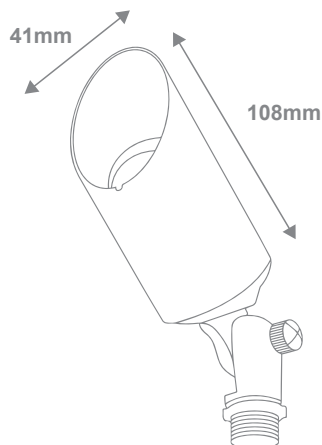

Diagrams / Additional

Item No.	Variant		CCT
	Blk	Brz	
DUSK-SPIKE-MR11	19120	19119	3000K

Suggested Replacement Lamps:
KEY-MR11-3-6000K   65017